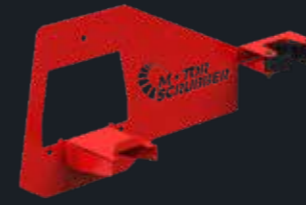

STORM™ SPECIFICATION

- ⑥ Military Grade Connector
  Connects STORM®/JET3 to the battery.
- ⑦ Anti Drip Check Valve
  Connects STORM®/JET3 to the disinfectant.
- ⑧ Soft Rubber Grip
- ⑨ On Demand Button

WALL DOCK

Wall Dock mounts STORM®, JET3 and BLADE to the wall for easy storage.