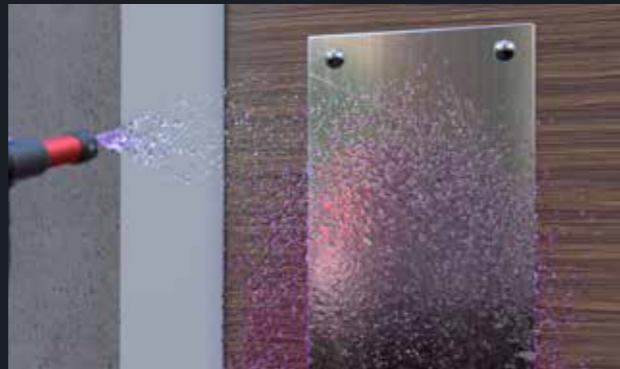

Method For
**Flat Touch Point
Disinfection.**

Spray

Use STORM® 30cm(12in) away from the surface and spray from bottom to top, in a slow controlled motion.