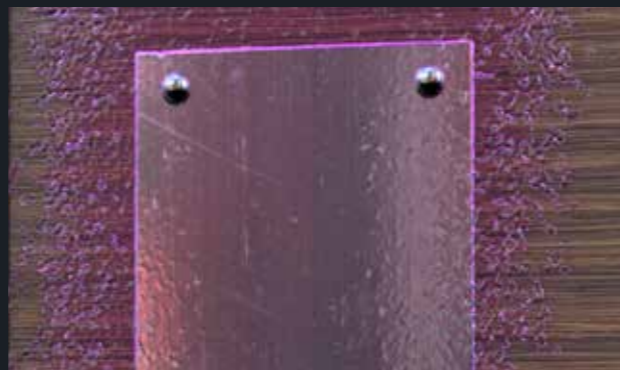

Method For
**Flat Touch Point
Disinfection.**

Spray

Use STORM® 30cm(12in) away from the surface and spray from bottom to top, in a slow controlled motion.

Inspect

When the disinfectant is applied correctly, STORM® will achieve a Perfect Liquid Layer on flat surfaces. No wiping needed.

See gaps?

Move closer to the surface and spray again in a slow, controlled motion with STORM®.

Method For
**3D Touch Point
Disinfection.**

Spray

Use STORM® 30cm(12in) away from the surface and spray from bottom to top, in a slow controlled motion.